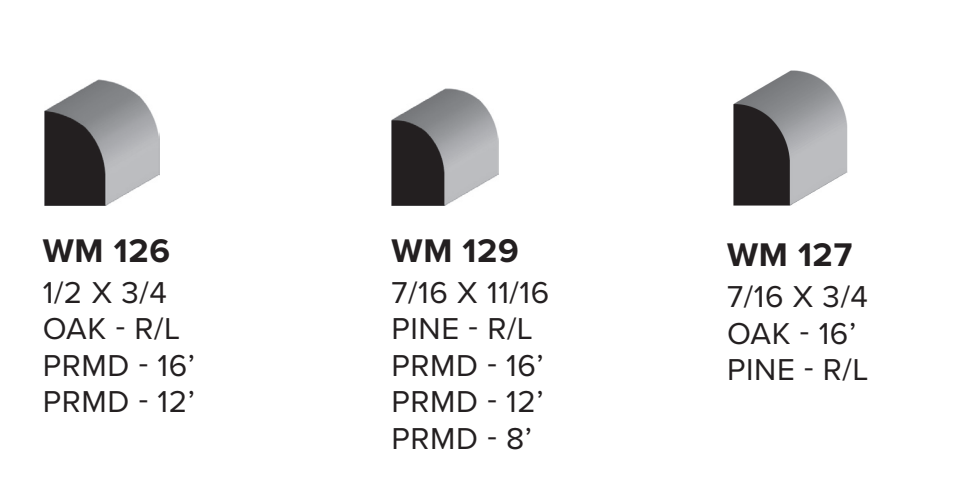

HANDRAIL

WM 231 1-1/2 X 1-11/16 PINE - R/L
WM 240 1-1/4 X 2-1/4 PINE - 16" PRMD - 18"

ROUNDS - FULL, HALF & QTR

LWM 233 1-1/4 X 1-1/4 PINE - R/L
WM 105 3/4 X 3/4 OAK PINE - R/L PRMD - 16"
WM 106 11/16 X 5-1/4 PINE - R/L PRMD - 16" PRMD - 12" PRMD - 8"

STOOL

LWM 1021 11/16 X 5-1/4 FJP FLAT - 16" PRMD - 16"
WM 1195 7/8" RBT 11/16 X 2-1/2 FJP RBT - 7/8 R/L

BASE

WM 623 9/16 X 3-1/4 FJP - 16" PINE - R/L PRMD - 16" 12MM X 3-1/4 MDF - 16"
WM 433 9/16 X 3-1/4 PRMD - 16"
WM 713 9/16 X 3-1/4 PINE - R/L
WM 620 9/16 X 4-1/4 FJ - 16" FJP - 16" PINE - R/L PRMD - 16"
LGM 218 9/16 X 5-1/4 FJP - 16" 14MM - 16" PINE - R/L
LGM 218 5-1/4 SPEED BASE 14MM - 16" 12MM - 16"
WM 618 9/16 X 5-1/4 FJP - R/L PRMD - 16" PINE - R/L MDF - 16"
LGM 218 9/16 X 7-1/4 FJP - 16" PRMD - 16"
LGM 218 7-1/4 SPEED BASE 14MM - 16" 12MM - 16"
LWM 218 14MM X 9-1/4 MDF - 16"

CORNER GUARD

WM 205 1-1/8 X 1-1/8 PINE - R/L PINE - R/L

BASE SHOE

WM 126 1/2 X 3/4 OAK - R/L PRMD - 16" PRMD - 12"
WM 129 7/16 X 11/16 PINE - R/L PRMD - 16" PRMD - 12" PRMD - 8"
WM 127 7/16 X 3/4 OAK - 16" PINE - R/L