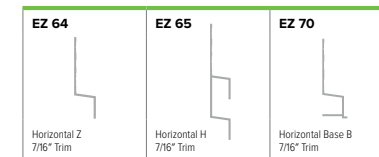

7/16" TRIM SYSTEM Length: 10'

OUTSIDE CORNER

INSIDE CORNER

VERTICAL TRIM

HORIZONTAL TRIMS