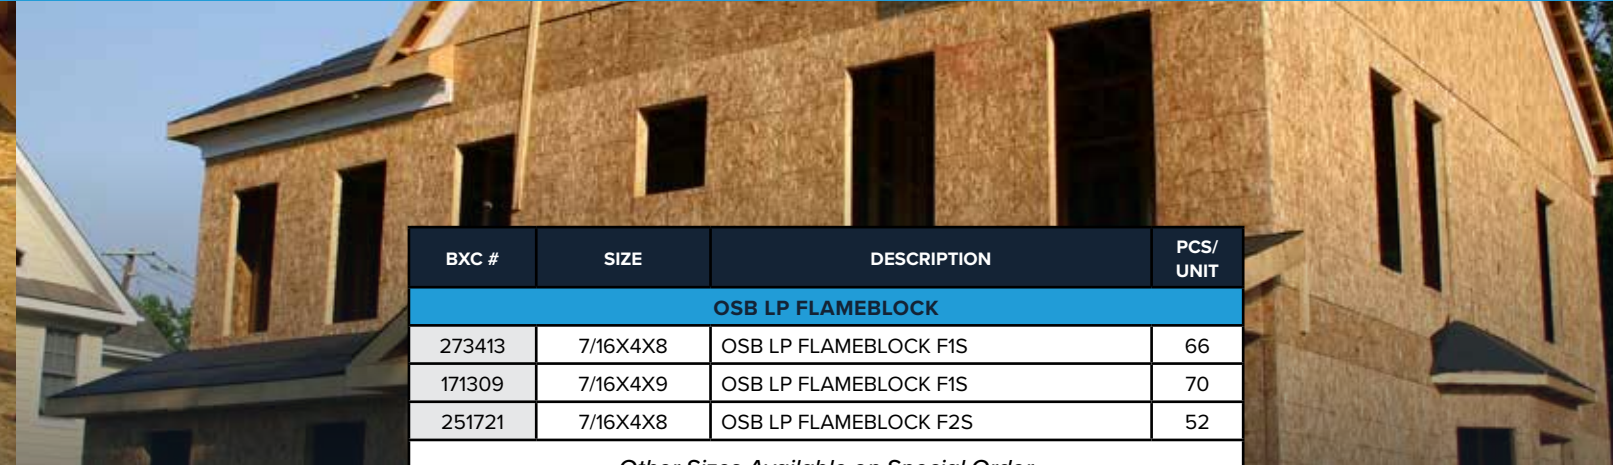

Panels

Plywood, OSB, & Sheathing

BXC #	SIZE	DESCRIPTION	PCS/UNIT
OSB LP FLAMEBLOCK			
273413	7/16X4X8	OSB LP FLAMEBLOCK F1S	66
171309	7/16X4X9	OSB LP FLAMEBLOCK F1S	70
251721	7/16X4X8	OSB LP FLAMEBLOCK F2S	52
<i>Other Sizes Available on Special Order</i>			
OSB & SHEATHING			
102830	11/32" x 4' x 8'	SYP CDX Rated Sheathing Exp 1	88
184200	15/32" x 4' x 8'	SYP CDX Rated Sheathing Exp 1 4-Ply	70
195482	19/32" x 4' x 8'	SYP CDX Rated Sheathing Exp 1	53
152512	23/32" x 4' x 8'	SYP CDX Rated Sheathing Exp 1	46
605189	23/32" x 4' x 8'	SYP T&G Studi-Floor	55
127449	11/32" x 4' x 8'	FIR CDX Rated Sheathing Exp 1	90
154783	15/32" x 4' x 8'	FIR CDX Rated Sheathing Exp 1 4-Ply	66
202057	15/32" x 4' x 8'	FIR CDX Rated Sheathing Exp 1 5-Ply	66
131826	19/32" x 4' x 8'	FIR CDX Rated Sheathing Exp 1	53
365000	23/32" x 4' x 8'	FIR CDX Rated Sheathing Exp 1 5-Ply	44
241715	23/32" x 4' x 8'	FIR T&G Studi-Floor	44
FIRE TREATED RATED SHEATHING			
412539	15/32" x 4' x 8'	SYP CDX D-BLAZE RTD 32/16 Exp 1 4-Ply	70
418703	19/32" x 4' x 8'	SYP CDX D-BLAZE RTD 40/20 Exp 1	56
199026	23/32" x 4' x 8'	SYP CDX D-BLAZE RTD 48/24 Exp 1	46
686787	23/32" x 4' x 8'	SYP T&G CDX D-BLAZE RTD 48/24 Exp 1 (SPECIAL ORDER)	46
605189	23/32" x 4' x 8'	SYP T&G Studi-Floor	55
OSB			
113445	7/16" x 4' x 8'	OSB Sheathing	86
673941	7/16" x 4' x 8'	OSB Radiant Barrier LP TECHSHIELD	69
230287	7/16" x 4' x 9'	OSB Sheathing	72
253754	7/16" x 4' x 10'	OSB Sheathing	70
223821	15/32" x 4' x 8'	OSB Sheathing	80
113788	5/8" x 4' x 8'	OSB T&G UL	63
202574	5/8" x 4' x 8'	OSB Sheathing	63
138710	23/32" x 4' x 8'	OSB SIF SE	50
193516	23/32" x 4' x 8'	OSB SIF T&G	50