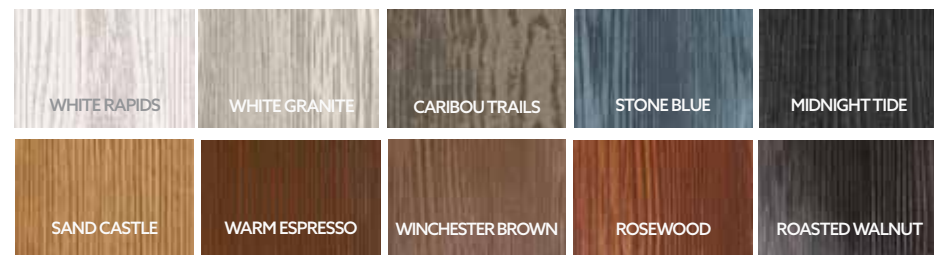

Additional RusticSeries™ Colors Available:

- 20 year coating warranty in addition to manufacturer's substrate warranty
- Matching caulking and solid trim colors available
- Available in lap, shakes, and panels
- Suitable for single family, multifamily and commercial developments

NOTE: RusticSeries™ is known for replicating the natural beauty of wood siding. Just like wood siding, each substrate and each profile of this product varies in terms of grain pattern and color variance.