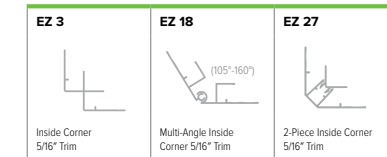

INSIDE CORNERS