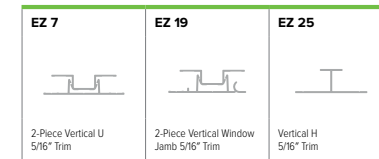

ALL NON-STOCK PROFILES ARE AVAILABLE SPECIAL ORDER IN PRIMED, WHITE, CLEAR ANODIZED, BLACK ANODIZED, COLOR MATCH

Advanced Aluminum Trim Systems

Profile Legend

5/16" TRIM SYSTEM Length: 10'

OUTSIDE CORNERS

INSIDE CORNERS

HORIZONTAL TRIMS

VERTICAL TRIMS

J TRIMS

SLIMLINE TRIMS (SLT)

SOFFIT TRIM

7/16" TRIM SYSTEM Length: 10'

OUTSIDE CORNER