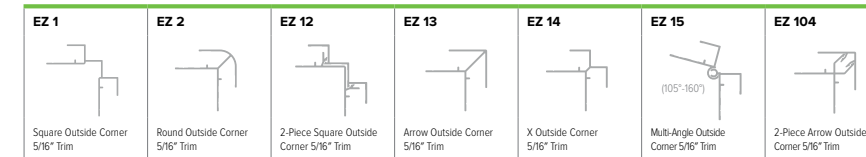

ALL NON-STOCK PROFILES ARE AVAILABLE SPECIAL ORDER IN PRIMED, WHITE, CLEAR ANODIZED, BLACK ANODIZED, COLOR MATCH

Advanced Aluminum Trim Systems

Profile Legend

5/16" TRIM SYSTEM Length: 10'

OUTSIDE CORNERS

INSIDE CORNERS

HORIZONTAL TRIMS

VERTICAL TRIMS

J TRIMS

SLIMLINE TRIMS (SLT)

SOFFIT TRIM

7/16" TRIM SYSTEM Length: 10'

OUTSIDE CORNER