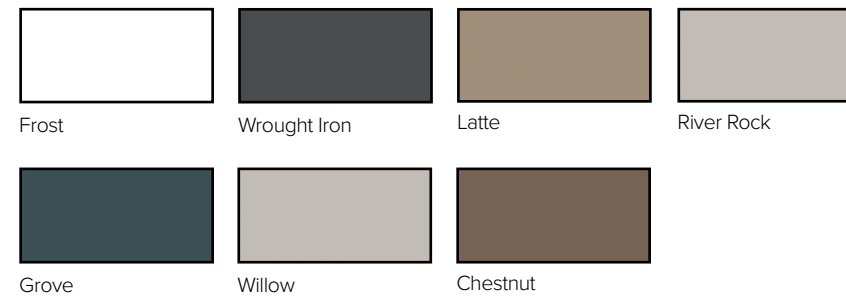

PRODUCT DESCRIPTION	COLORS AVAILABLE IN STOCK														
	Frost	Wrought Iron	Latte	River Rock	Shale	Coastline	Castle Stone*	Chestnut	Deep Pewter	Timberland	Willow	Imperial Red	Grove*	Oceana*	Pine Brook*
7" WG Lap (squares)	X	X	X	X	X	X		X			X		X		
B&B 11" (squares)	X	X	X	X				X			X		X		
Shake (squares)	X	X	X	X				X			X		X		
Blocks/Vents	X														
Inside Corners	X	X	X	X	X			X			X		X		
Outside Corners 10'	X	X	X	X	X			X			X		X		
Outside Corners 20'		X	X	X	X			X			X		X		
Touch Up	X	X	X	X	X	X		X			X		X		
Sill Trim	X														
Gable	X														
Water Table	X														
5/8 Trim	X														
5/4 Trim (only 4" & 6")	X														
Spec Series Outside Corner Post (2 boxes)															
Spec Series Inside Corner Post (2 boxes)															
Spec Series Wide Faced Trim (2 boxes)															
Furring - STOCK															
Starter - STOCK															

Other accessories available in all colors based on special order requirements.

7" Wood Grain Lap Siding Stock Colors:

11" Board & Batten Stock Colors:

Shake Stock Colors:

ORDERING POLICY:
ALL siding and accessories sold in full cartons.