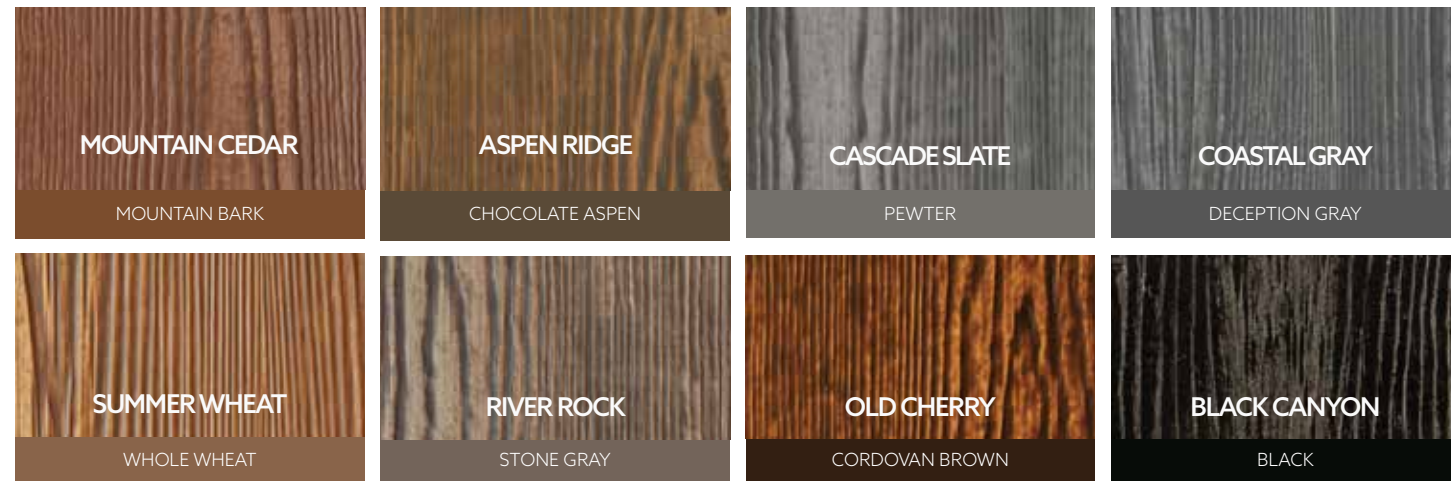

Large Blocks

Exterior Vents

Dryer Hoods

RusticSeries™ by Woodtone

Beautiful wood appearance combined with the durability of fiber cement. RusticSeries™ is the original two-tone siding choice.

Stocked Colors: