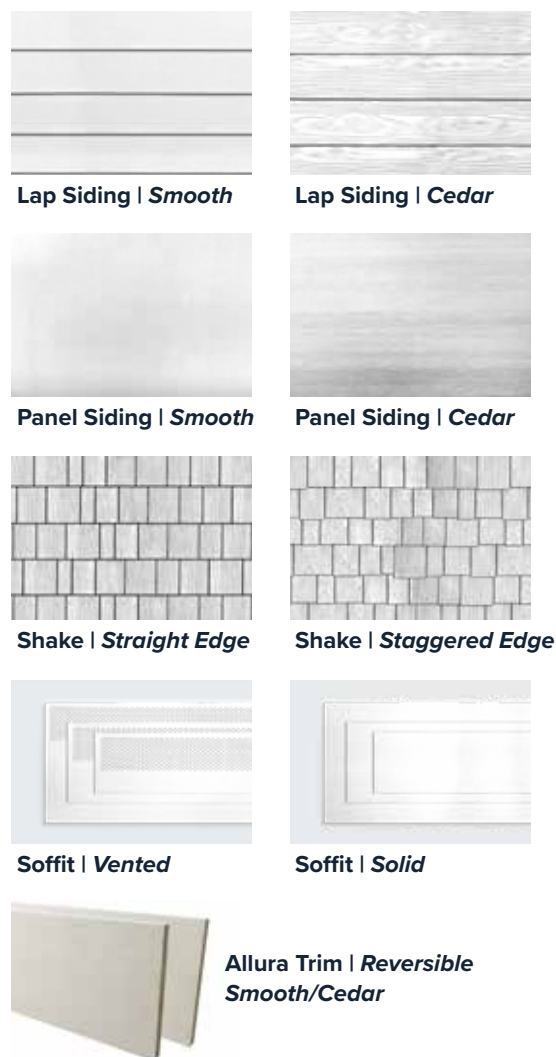

Fiber Cement

Lap, Panel, Shakes, Soffit, & Trim

MFG #	DESCRIPTION	QTY/UNIT	STOCK
ALLURA SELECT SHAKE			
583488	12" Traditional 5/16" Thick - Random Sq. Straight Edge	120	N
199293	16" Traditional 5/16" Thick - Random Sq. Staggered Edge	129	N
199215	16" Traditional 5/16" Thick - Random Sq. Straight Edge	129	Y
411945	16" Traditional 5/16" Thick - Half-Round Shape	129	N
199549	16" Traditional 5/16" Thick - Octagon Shape	129	N
ALLURA SHAKE			
	16" x 48" Traditional 1/4" Thick - Random Sq. Straight Edge (43 Pcs./Sq.)	300	N
	16" x 48" Traditional 1/4" Thick - Heavy Staggered Edge (50 Pcs./Sq.)	300	N
	16" x 48" Traditional 1/4" Thick - Half-Round Shape (43 Pcs./Sq.)	300	N
420533	1/4"x16"x48" Multi-shake Combed CD Straight	300	N
287580	1/4"x16"x48" Multi-shake Combed CD Staggered	300	N
678160	1/4"x16"x48" Multi-shake Combed CD Fish Scale	300	N
TRADITIONAL CEDAR LAP SIDING			
156839	5-1/4 Traditional Cd Lap	360	N
156871	6-1/4 Traditional Cd Lap	308	N
197309	7-1/4 Traditional Cd Lap	252	Y
197925	8 -1/4 Traditional Cd Lap	230	Y
198017	9-1/4 Traditional Cd Lap	200	Y
198178	12 Traditional Cd Lap	160	N