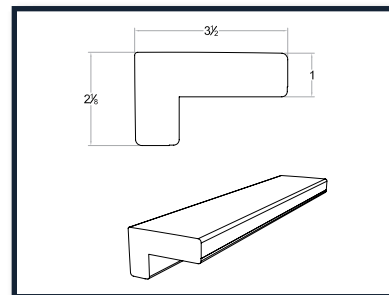

AVAILABLE STYLES

GROOVED BOARD

GROOVED TRIM

SQUARE BOARD

SQUARE TRIM

DESCRIPTION	LENGTH	PCS/UNIT
DECKING – ALL COLORS		
5/4x6 – Solid	12'	64
5/4x6 – Grooved	12'	64
5/4x6 – Solid	16'	64
5/4x6 – Grooved	16'	64
5/4x6 – Solid	20'	64
5/4x6 – Grooved	20'	64
DECKING ACCESSORIES – ALL COLORS		
90 Degree Trim	3" x 3" x 12'	4
Fascia NEW	1 x 12 - 12'1"	36
Fascia NEW	1 x 8 - 12'1"	54
Pre-Fab Corners NEW (2 PC increments only)	14" x 14"	2 PC / Carton
GROOVED FASTENERS		
Zuri Spacer Clips w/Screw	3/32"	50 Sqft 90/pk
Zuri Spacer Clips w/Screw	3/16"	50 Sqft 90/pk
Zuri Spacer Clips w/Screw	3/32"	500 Sqft 900/pk
Zuri Spacer Clips w/Screw	3/16"	500 Sqft 900/pk
COLOR MATCH SS SCREWS – FOR NON GROOVED TRIM ONLY – ALL COLORS		
305 Cap-Tor Screws	2-1/2"	100 pc/ctn
SCREW COLORS: Chestnut=Buckskin, Walnut=Brown, Pecan=Cedar, Brazilla=Mahogany, WG=TanGray, Hickory=Java		
TOUCH-UP PAINT – ALL COLORS		
Touch-Up Paint	N/A	6 Tubes/CTN
1 tube =100 Deck Ends		