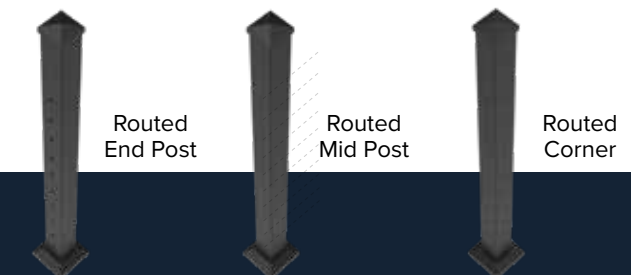

2.5" ROUTED CABLE POST					
ITEM	BLACK	BRONZE	ITEM	BLACK	BRONZE
39" HD End Post with Trim	73042976	73042978	39" HD Top Stair Post with Trim	73050038	73050040
39" Mid Post with Trim	73042982	73042984	42" HD Mid Stair Post with Trim	73050044	73050046
39" Corner Post with Trim	73042994	73042996	42" HD Bottom Stair Post with Trim	73045615	73045617
45" HD End Post with Trim	73042979	73042981	45" HD Top Stair Post with Trim	73050041	73050043
45" Mid Post with Trim	73042985	73042987	48" HD Mid Stair Post with Trim	73050047	73050049
45" Corner Post with Trim	73042997	73042999	48" HD Bottom Stair Post with Trim	73045618	73045620
52" HD Fascia End Post w\ Trim	73045621	73045623	52" HD Top Stair Post with Trim	73050050	73050052
52" Fascia Mid Post with Trim	73045627	73045629	55" HD Mid Stair Post with Trim	73050053	73050055
52" HD Fascia Corner Post w\ Trim	73045624	73045626	55" HD Bottom Stair Post with Trim	73050077	73050080

42" stair posts are designed to work with 39" top stair posts.
48" stair posts are designed to work with 45" top stair and level posts.
52" and 55" posts are for 42" fascia applications only.

Use End, Mid and Corner posts for level applications.
End posts have routed holes through post to anchor fitting at an end run of cable.
Stair and fascia posts are also available.

Maximum of 2 corners and/or 40' per corner post setup.

BLUELINX
DELIVERING WHAT MATTERS™