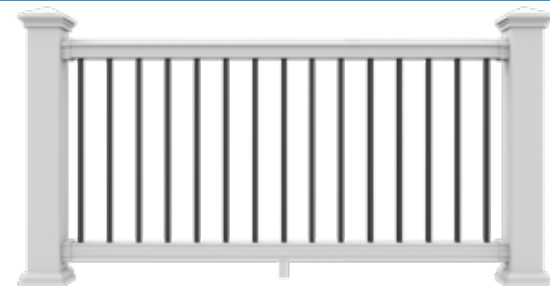

Color Options

Discovery Rail Options -

Level Rail Lengths: 36" x 6', 8', & 10' or 42" x 6' & 8'
Stair Rail Lengths: 36" x 6' & 8' or 42" x 6' & 8'
Rail Length on Center

Infill Options

1 3/8" Square
Available in all 3 colors