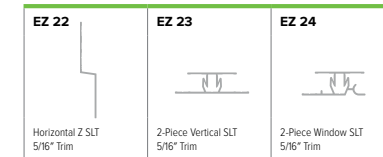

INSIDE CORNERS

HORIZONTAL TRIMS

VERTICAL TRIMS

J TRIMS

SLIMLINE TRIMS (SLT)

SOFFIT TRIM

7/16" TRIM SYSTEM Length: 10'

OUTSIDE CORNER