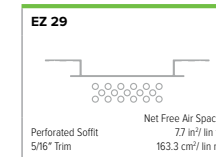

INSIDE CORNERS

HORIZONTAL TRIMS

VERTICAL TRIMS

J TRIMS

SLIMLINE TRIMS (SLT)

SOFFIT TRIM

7/16" TRIM SYSTEM Length: 10'

OUTSIDE CORNER