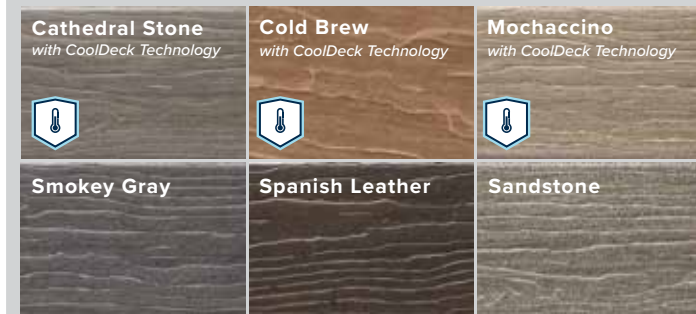

VISION COLLECTION