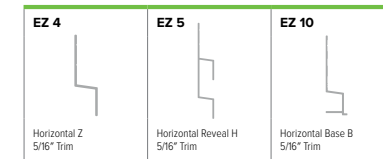

HORIZONTAL TRIMS