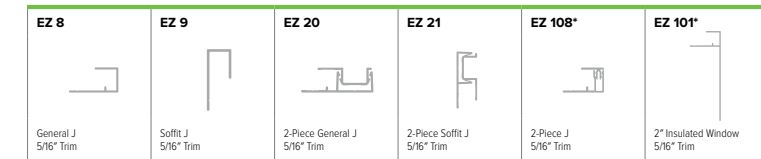

INSIDE CORNERS

HORIZONTAL TRIMS

VERTICAL TRIMS

J TRIMS

SLIMLINE TRIMS (SLT)

SOFFIT TRIM

7/16" TRIM SYSTEM Length: 10'

OUTSIDE CORNER