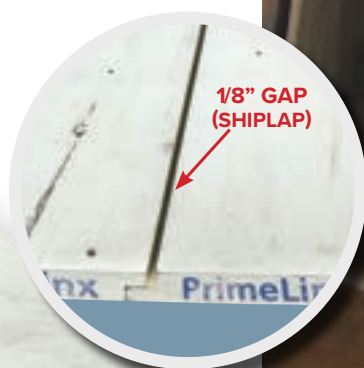

USE ON WALLS OR CEILINGS

SAFE FOR FAMILIES

- No Lead Paint
- No Harmful Chemicals

VINTAGE COLOR APPLIED

- Factory Primed and Ready to Paint

TWO DISTINCT LOOKS (REVERSIBLE)

- 1/8" self spacing shiplap
- Authentic narrow line

Not intended for exterior cladding

888.502.2588
bluelinxco.com

BLUELINX
DELIVERING WHAT MATTERS[™]

PrimeLinx®

VINTAGE SHIPLAP

The addition of Vintage Shiplap to the PrimeLinx® family of products offers customers the look of reclaimed wood in two looks - 1/8" self spacing shiplap and authentic narrow line. A Vintage board with a look of aged patina offering a variety of hues and character marking of reclaimed wood. No hazardous metals or insects found on boards.