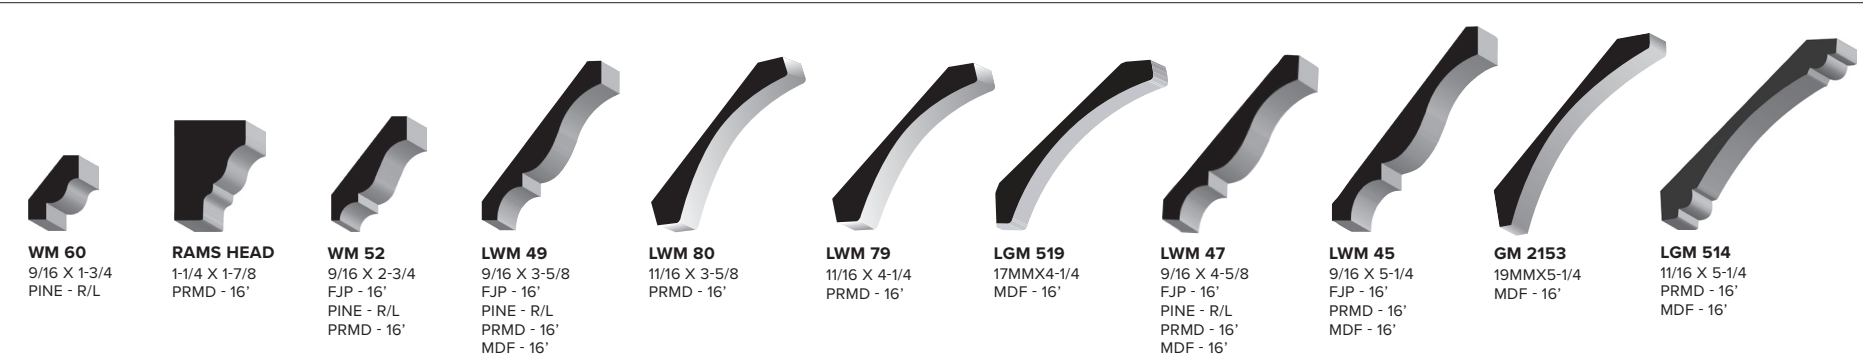

**CROWN**

**WM 60** 9/16 X 1-3/4 PINE - R/L  
**RAMS HEAD** 1-1/4 X 1-7/8 PRMD - 16'  
**WM 52** 9/16 X 2-3/4 FJP - 16' PINE - R/L PRMD - 16'  
**LWM 49** 9/16 X 3-5/8 FJP - 16' PINE - R/L PRMD - 16' MDF - 16'  
**LWM 80** 11/16 X 3-5/8 PRMD - 16'  
**LWM 79** 11/16 X 4-1/4 PRMD - 16'  
**LGM 519** 17MMX4-1/4 MDF - 16'  
**LWM 47** 9/16 X 4-5/8 FJP - 16' PINE - R/L PRMD - 16' MDF - 16'  
**LWM 45** 9/16 X 5-1/4 FJP - 16' PRMD - 16' MDF - 16'  
**GM 2153** 19MMX5-1/4 MDF - 16'  
**LGM 514** 11/16 X 5-1/4 PRMD - 16' MDF - 16'

**CASING**

**WM 356** 11/16 X 2-1/4 FJP - 14" FJP - 84" PINE - R/L PRMD - 84" MDF - 14" PRMD - 14"  
**WM 366** 11/16 X 2-1/4 FJP - 14" FJP - 84" PINE - R/L PRMD - 14"  
**LWM 371** 11/16 X 3 PRMD - 16'  
**LWM 444** 11/16 X 3-1/4 PRMD - 16'  
**WM 445** 11/16 X 3-1/4 FJP - 87" PRMD - 17"  
**LGM 7 (RB3)** 1-1/16 X 3-1/2 PRMD - 17" PRMD - 88"  
**W6 FLUTED/REEDED** 5/8 X 3-1/2 FJP - R/L  
**GM 95** 3/4 X 5-1/4 FJP - R/L