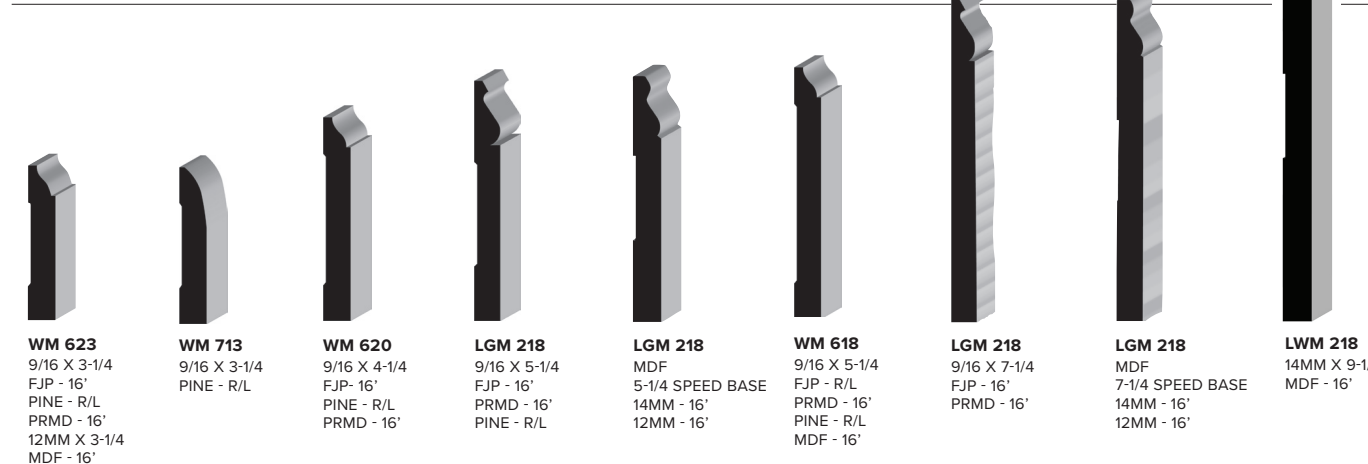

**ROUNDS - FULL, HALF & QTR**

**LWM 233** 1-1/4 X 1-1/4 PINE - R/L  
**WM 105** 3/4 X 3/4 OAK PINE - R/L PRMD - 16'  
**WM 106** 11/16 X 11/16 PINE - R/L PRMD - 8'

**STOOL**

**LWM 1021** 11/16 X 5-1/4 FJP FLAT - 16" PRMD - 16'  
**WM 1195** 7/8" RBT 11/16 X 2-1/2 FJP RBT - 7/8 R/L

**BASE**

**WM 623** 9/16 X 3-1/4 FJP - 16' PINE - R/L PRMD - 16' 12MM X 3-1/4 MDF - 16'  
**WM 713** 9/16 X 3-1/4 PINE - R/L  
**WM 620** 9/16 X 4-1/4 FJP - 16' PINE - R/L PRMD - 16'  
**LGM 218** 9/16 X 5-1/4 FJP - 16' PRMD - 16' PINE - R/L  
**LGM 218** 5-1/4 SPEED BASE 14MM - 16' 12MM - 16'  
**WM 618** 9/16 X 5-1/4 FJP - R/L PRMD - 16' PINE - R/L MDF - 16'  
**LGM 218** 9/16 X 7-1/4 FJP - 16' PRMD - 16'  
**LGM 218** 7-1/4 SPEED BASE 14MM - 16' 12MM - 16'  
**LWM 218** 14MM X 9-1/4 MDF - 16'