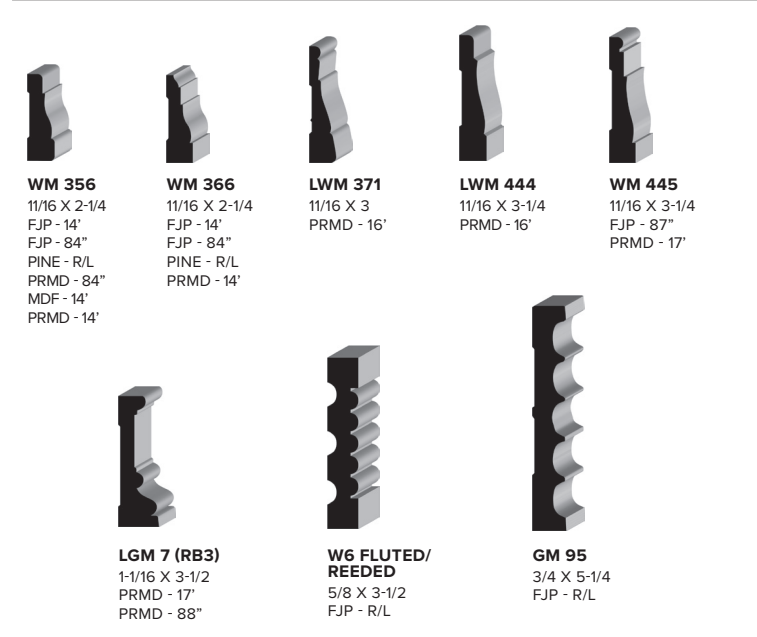

**CROWN**

**WM 60** 9/16 X 1-3/4 PINE - R/L  
**RAMS HEAD** 1-1/4 X 1-7/8 PRMD - 16'  
**WM 52** 9/16 X 2-3/4 FJP - 16' PINE - R/L PRMD - 16'  
**LWM 49** 9/16 X 3-5/8 FJP - 16' PINE - R/L PRMD - 16' MDF - 16'  
**LWM 80** 11/16 X 3-5/8 PRMD - 16'  
**LWM 79** 11/16 X 4-1/4 PRMD - 16'  
**LGM 519** 17MMX4-1/4 MDF - 16'  
**LWM 47** 9/16 X 4-5/8 FJP - 16' PINE - R/L PRMD - 16' MDF - 16'  
**LWM 45** 9/16 X 5-1/4 FJP - 16' PRMD - 16' MDF - 16'  
**GM 2153** 19MMX5-1/4 MDF - 16'  
**LGM 514** 11/16 X 5-1/4 PRMD - 16' MDF - 16'

**CASING**

**WM 356** 11/16 X 2-1/4 FJP - 14" FJP - 84" PINE - R/L PRMD - 84" MDF - 14" PRMD - 14"  
**WM 366** 11/16 X 2-1/4 FJP - 14" FJP - 84" PINE - R/L PRMD - 14"  
**LWM 371** 11/16 X 3 PRMD - 16'  
**LWM 444** 11/16 X 3-1/4 PRMD - 16'  
**WM 445** 11/16 X 3-1/4 FJP - 87" PRMD - 17"  
**LGM 7 (RB3)** 1-1/16 X 3-1/2 PRMD - 17" PRMD - 88"  
**W6 FLUTED/REEDED** 5/8 X 3-1/2 FJP - R/L  
**GM 95** 3/4 X 5-1/4 FJP - R/L