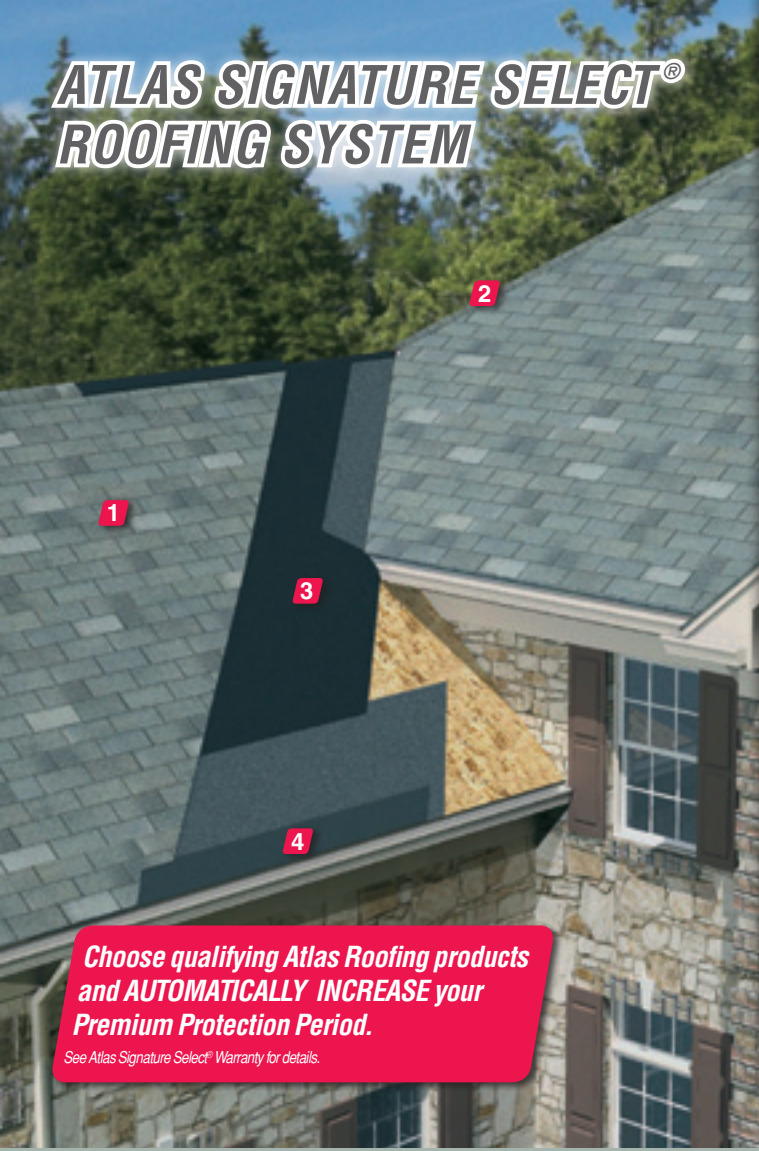

ATLAS SIGNATURE SELECT® ROOFING SYSTEM

How It Works

An Atlas Signature Select® Roofing System is a unified assembly of specially chosen Atlas Roofing products. Each component is carefully selected to work in conjunction with the other products in the system.

That's why we'll upgrade your GlassMaster® Premium Protection Period from standard 5 year coverage to 10 year coverage when you install an Atlas Signature Select® Roofing System. (see warranty for details)

1. **1 SHINGLES**
   Atlas GlassMaster® Dove Gray
2. **2 HIP & RIDGE**
   Atlas Pro-Cut® Hip & Ridge Shingles
3. **3 SHINGLE UNDERLAYMENT**
   Atlas Gorilla Guard® Premium Glass Reinforced Shingle Underlayment
4. **4 STARTER STRIPS**
   Atlas Pro-Cut® Starter Strip

YOU HAVE OUR
Signature

Choose qualifying Atlas Roofing products and **AUTOMATICALLY INCREASE** your Premium Protection Period.

SPECIFICATIONS

Length: 36" / 914.4 m
Width: 12" / 304.8 mm
Exposure: 5" / 127 mm
Shingles Per Bundle: 26

ASTM

D 7158, Class H Wind Resistance, Passed at 150 mph
D 6381, Uplift Resistance
D 3018, Type 1
D 3161, Type 1, Class F, Tested at 110 MPH
D 3462, As Manufactured
E 108, Class A Fire Resistance

UL

790, Class A Fire Resistance
2390, Class H Wind Resistance

CODES AND COMPLIANCES

CAN/CSA-A123.5-M90
Florida Building Code Approved – FL 9792
Miami-Dade County-Dade Product Control Approved

Black Shadow