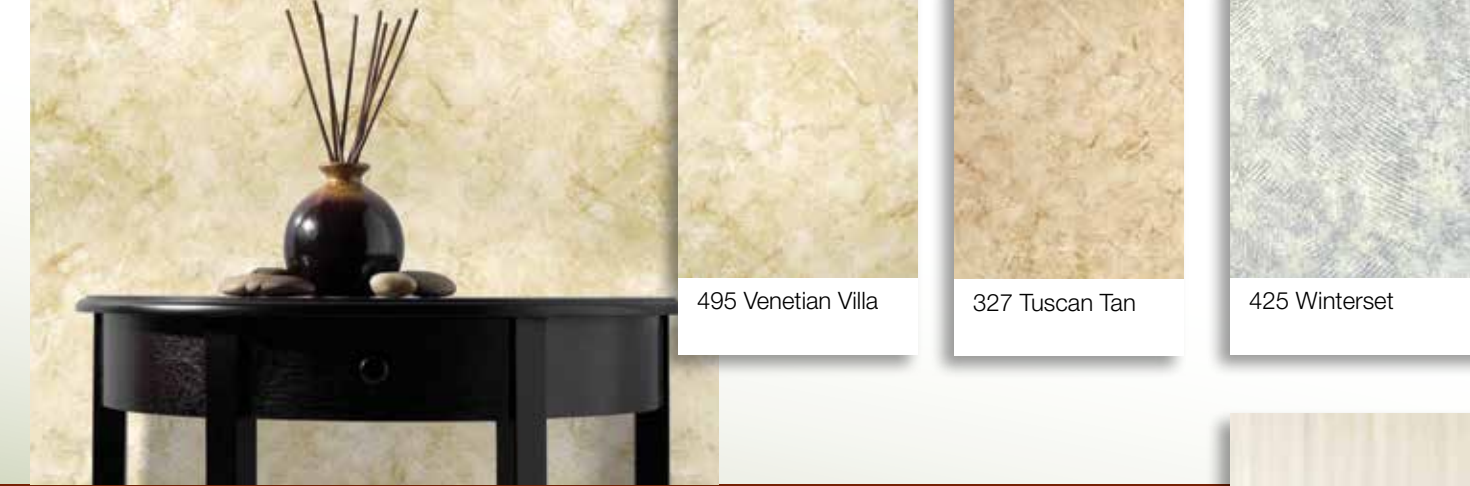

495 Venetian Villa

327 Tuscan Tan

Designer

Panel Dimensions: 4'W x 8'H.
Thickness: 1/8"

Since Designer Wallcoverings pair up beautifully with other GreenCore prefinished panels to create numerous wainscoting options, they're ideal for almost any project.

* While durable, designer panels are not recommended for below-grade and high-moisture areas.