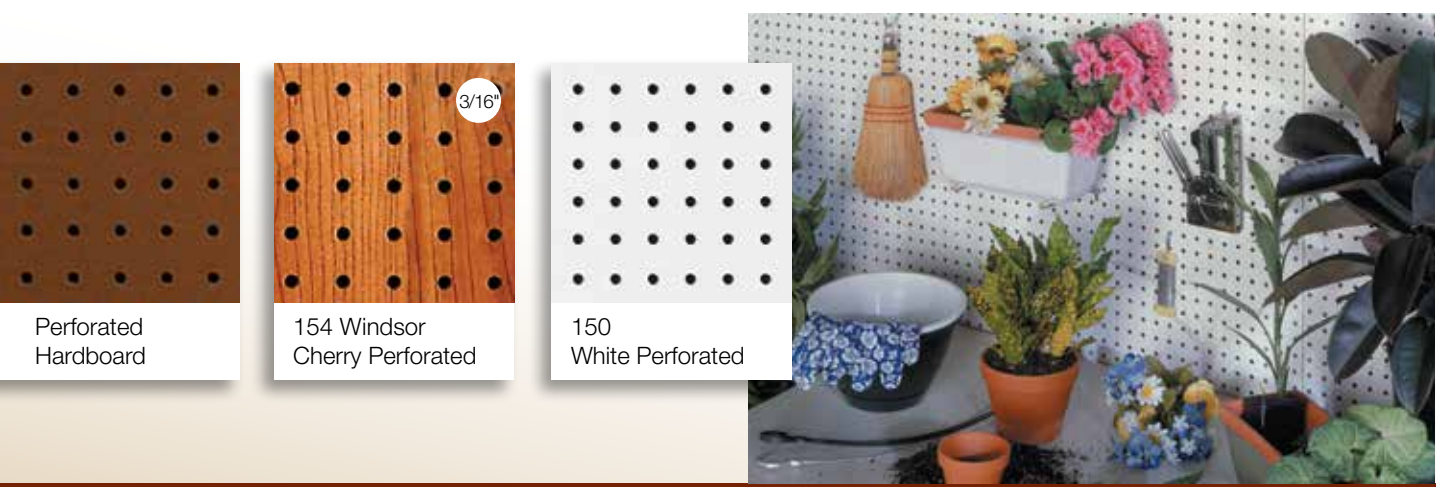

Perforated
Hardboard

154 Windsor
Cherry Perforated

150
White Perforated

PegPanels

Perfect for garage and shop areas, gardening areas, hobby or craft rooms and more. Your wrench set and garden tools never looked so good!

*Holes on 1/8" pegboard are 3/16" in diameter and 1" on center.
Holes on 1/4" & 3/16" pegboard are 9/32" in diameter and 1" on center.*