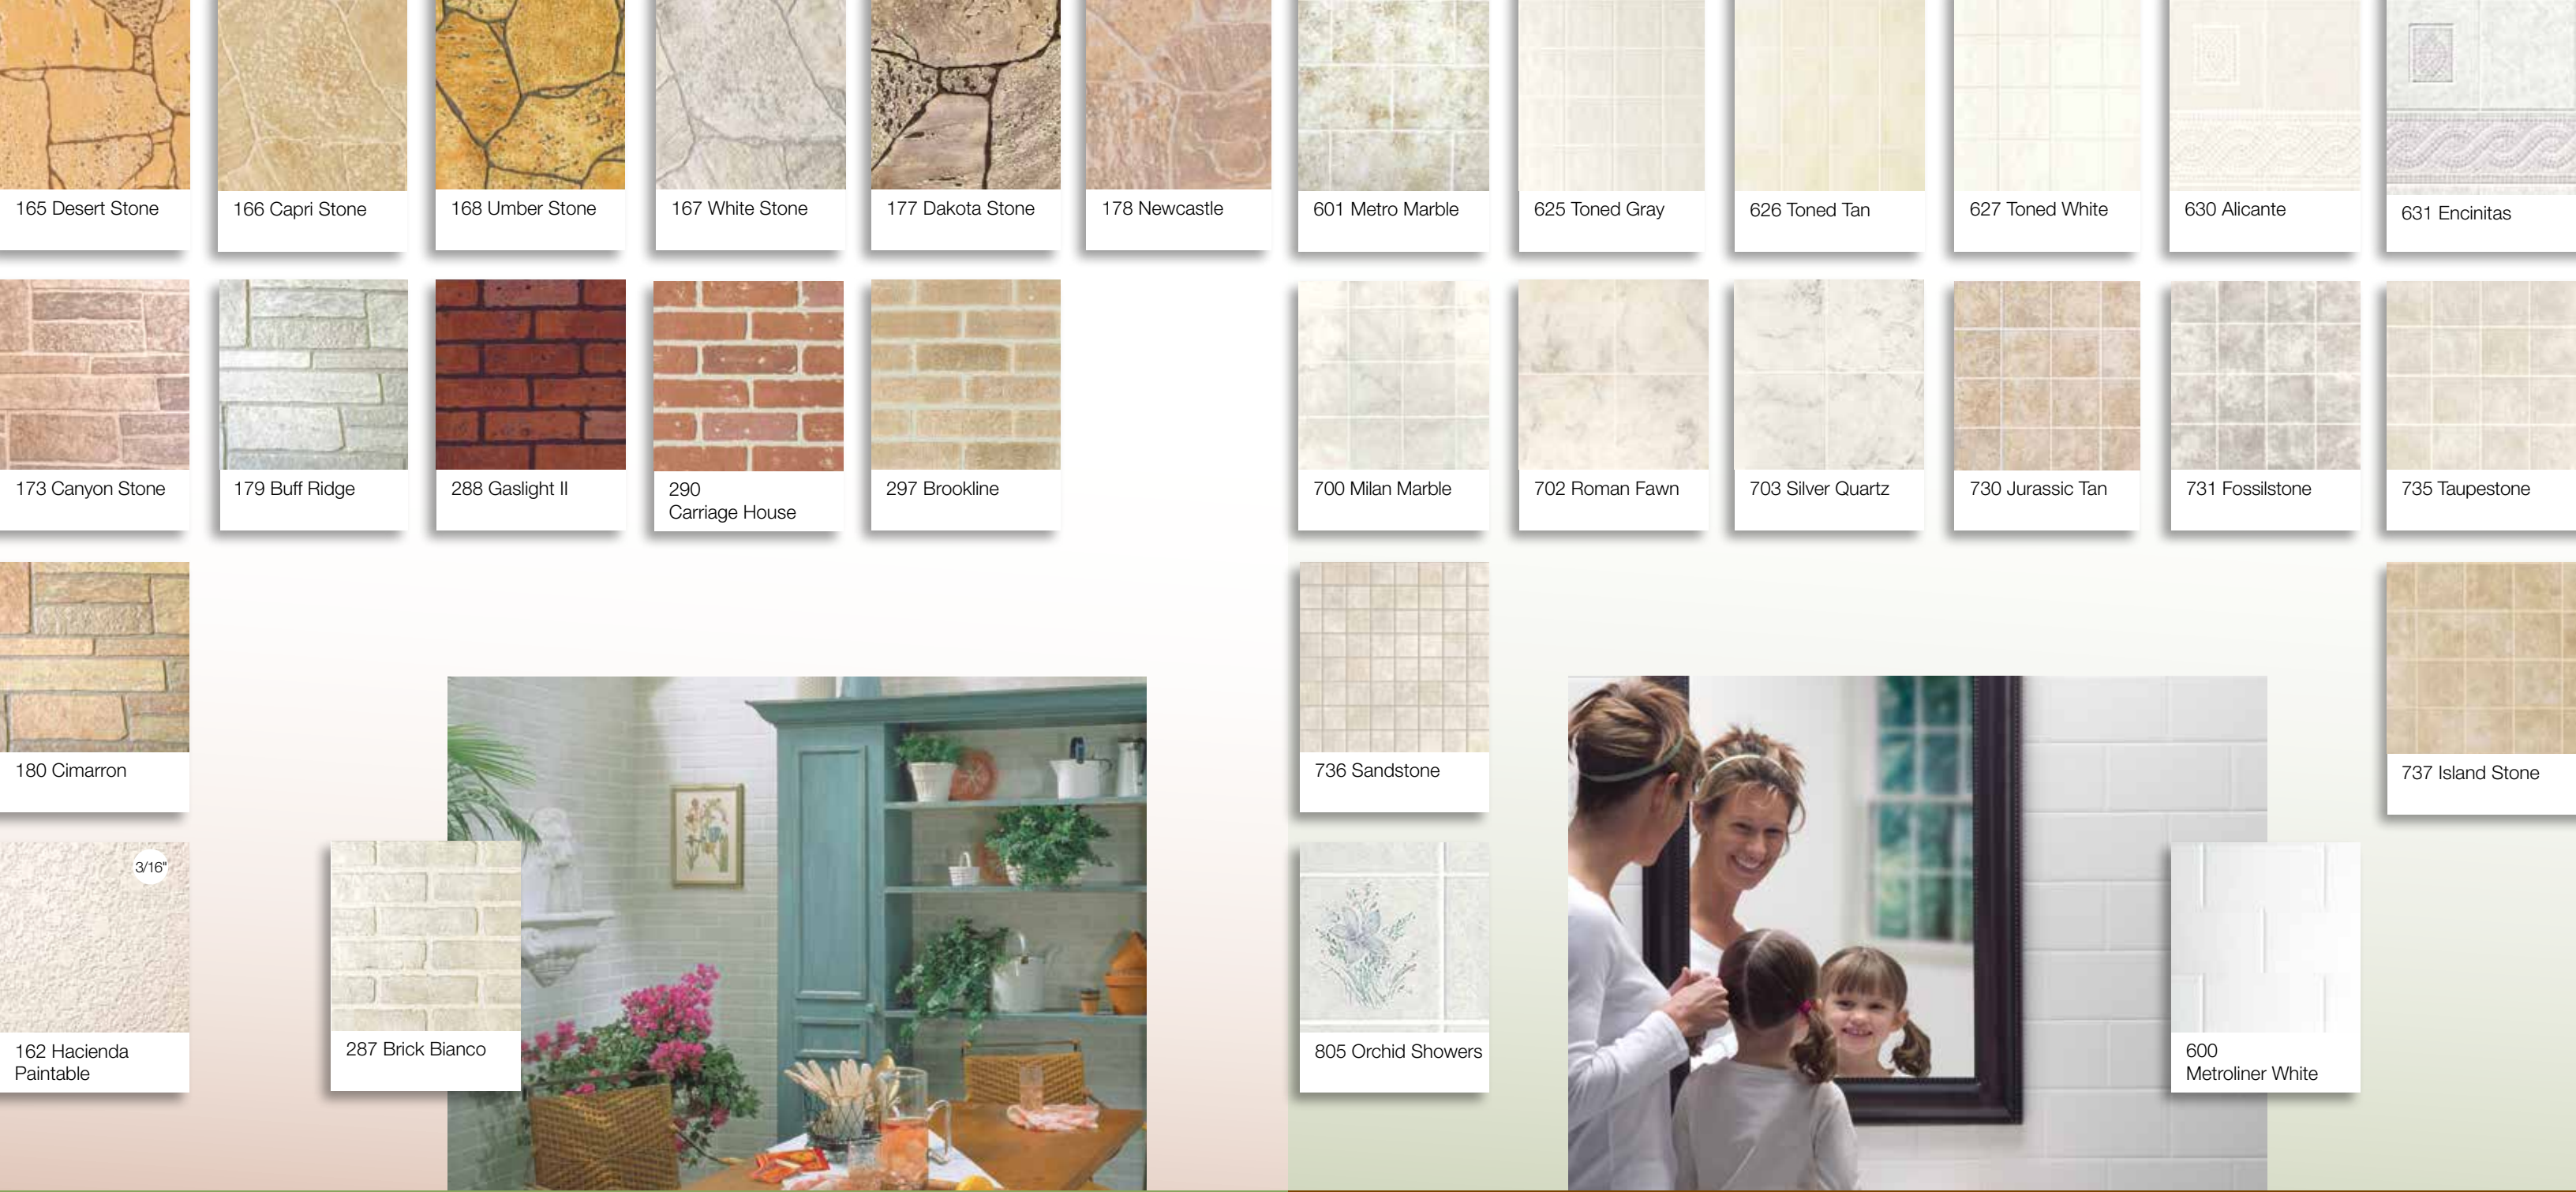

165 Desert Stone

166 Capri Stone

168 UMBER Stone

167 White Stone

177 Dakota Stone

178 Newcastle

601 Metro Marble

625 Toned Gray

626 Toned Tan

627 Toned White

630 Alicante

631 Encinitas

173 Canyon Stone

179 Buff Ridge

288 Gaslight II

290 Carriage House

297 Brookline

700 Milan Marble

702 Roman Fawn

703 Silver Quartz

730 Jurassic Tan

731 Fossilstone

735 Taupestone

180 Cimarron

3/16"

162 Hacienda Paintable

287 Brick Bianco

736 Sandstone

805 Orchid Showers

737 Island Stone

600 Metroliner White

EarthStones

Panel Dimensions: 4'W x 8'H.
Thickness: 1/4", except where noted.

For the natural look of brick or stone masonry, select the popular whitewash look of Brick Bianco, the warm red of Gaslight II or the golden hues captured in Brookline. Add a panel or two and create a new focal point in the room of your choice, or you may decide to finish an entire space – it's up to you.

AquaTile

Panel Dimensions: 4'W x 8'H.
Thickness: 1/8"

Enjoy the water, stain and mildew resistance of beautiful AquaTile wall panels. Designed to withstand high-moisture environments. Competitive products are manufactured by cutting into the surface of the board. AquaTile's embossed designs provide a more stable panel with uncompromised surface integrity, which results in a lifetime of worry-free performance.

Visit DecPanels.com for easy installation instructions and more.