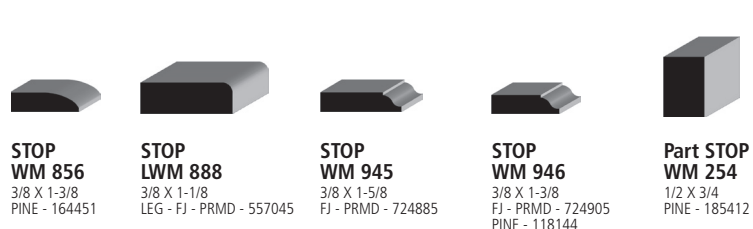

CHAIR RAIL WM 297
11/16 X 3
FJ - PRMD - 547712
PINE - 194446

CHAIR RAIL LWM 297
15MM X 3
MDF - 643248

CHAIR RAIL WM 300
1-1/16 X 3
FJ - PRMD - 286908
PINE - 125681

CHAIR RAIL WM 302
1-1/16 X 2-3/4
FJ - PRMD - 712232

CHAIR RAIL WM 390
11/16 X 2-5/8
FJ - PRMD - 206643
PINE - 107756

Stop

STOP WM 856
3/8 X 1-3/8
PINE - 164451

STOP LWM 888
3/8 X 1-1/8
LEG - FJ - PRMD - 557045

STOP WM 945
3/8 X 1-5/8
FJ - PRMD - 724885

STOP WM 946
3/8 X 1-3/8
FJ - PRMD - 284905
PINE - 118144

Part STOP WM 254
1/2 X 3/4
PINE - 185412