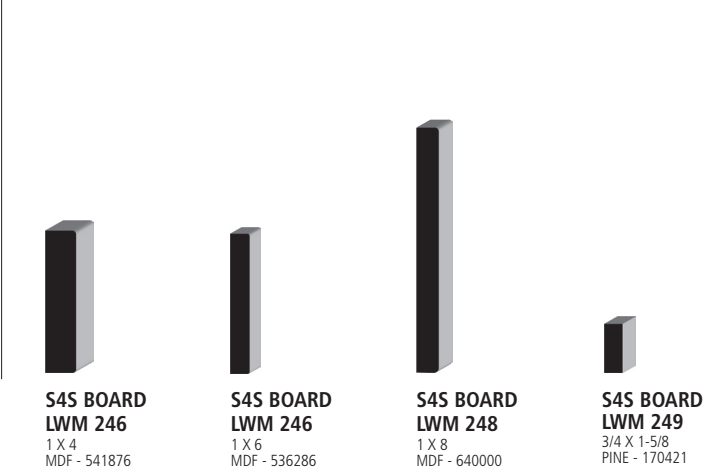

Rounds - Full & Quarter

FULL ROUND LWM 233
1-1/4 X 1-1/4
DOUGLAS FIR - 711982

FULL ROUND LWM 233
1-9/16 X 1-9/16
DOUGLAS FIR - 309163

QUARTER ROUND WM 105
3/4 X 3/4
PVC - 704620
PINE - 198682

QUARTER ROUND WM 106
11/16 X 11/16
FJ - PRMD - 140929
PINE - 196961

QUARTER ROUND LWM 108
1/2 X 1/2
PINE - 175855

S4S Board

S4S BOARD LWM 246
1 X 4
MDF - 541876

S4S BOARD LWM 246
1 X 6
MDF - 536286

S4S BOARD LWM 248
1 X 8
MDF - 640000

S4S BOARD LWM 249
3/4 X 1-5/8
PINE - 170421