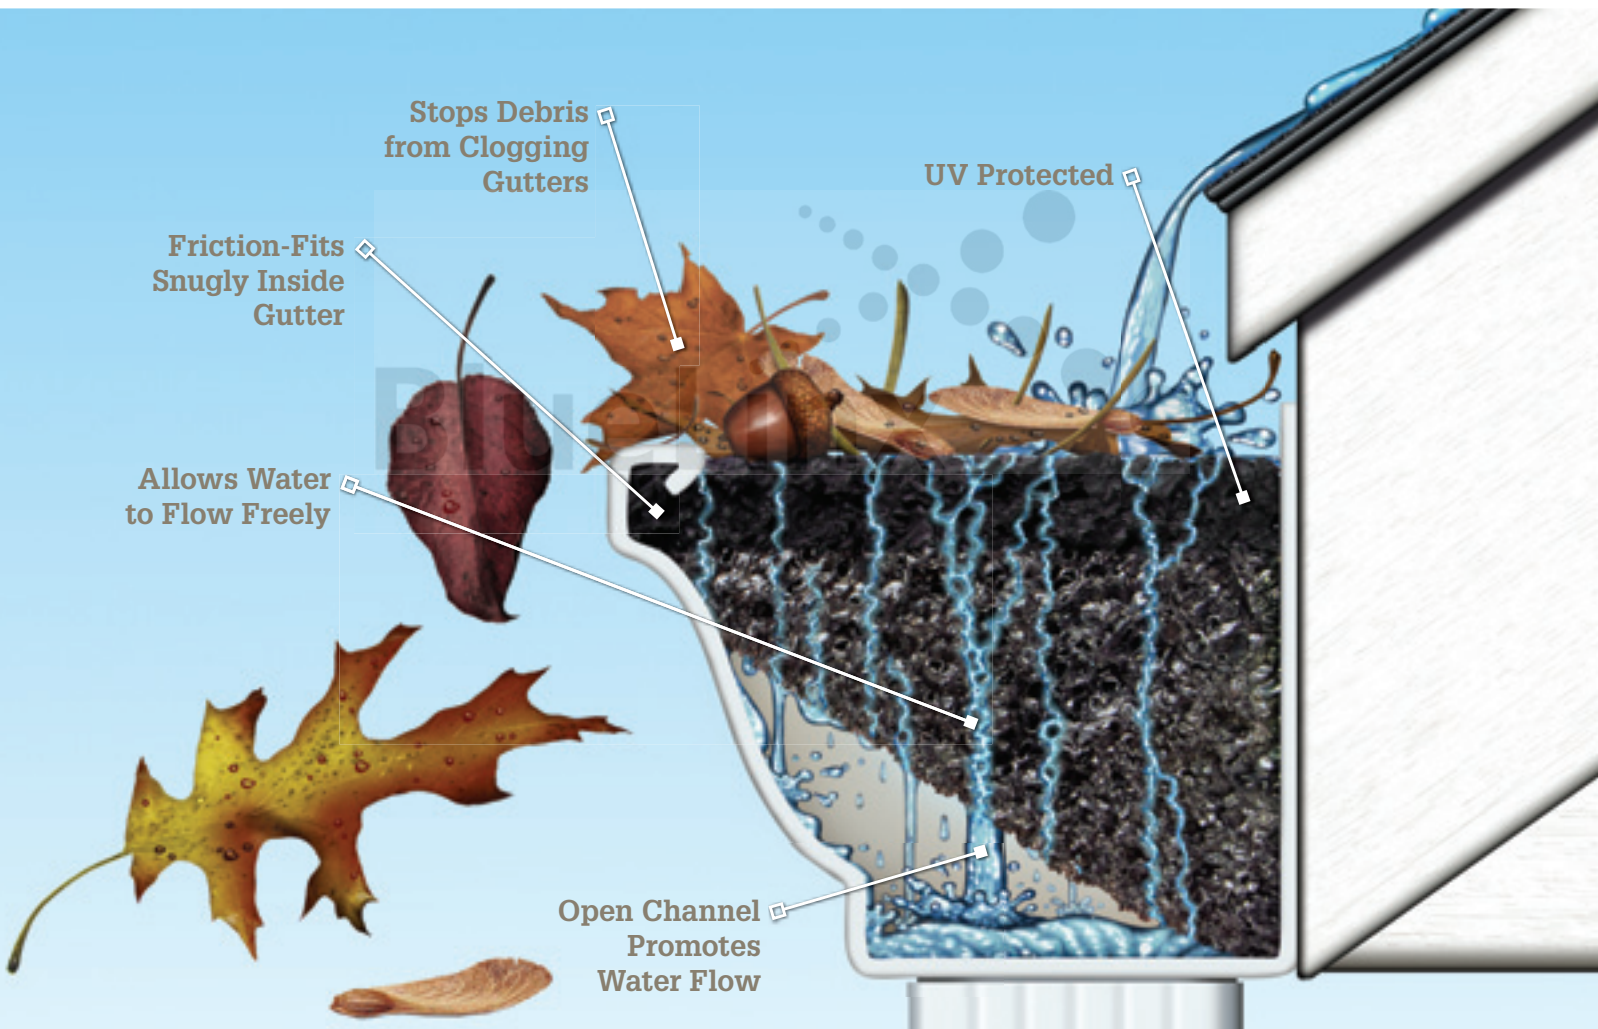

Rapidflow™

Gutter Drainage Protection

Stop spending time cleaning gutters.

NEW!

New Owens Corning RapidFlow™ Gutter Drainage Protection keeps leaves and other debris from clogging your gutters, while allowing water to flow freely.

- **Clog-free**—unique profile and open-celled design promote water flow with no stagnation; product is backed by a five-year “clog-free” warranty*
- **Stays in place**—fits snugly inside the gutter even during extreme weather conditions and withstands winds up to 110 MPH
- **Protects the roof**—allows for improved water runoff as part of a healthy roofing system. Clogged gutters can contribute to ice damming, which can damage shingles and the roof deck
- **Reduces maintenance. Increases safety.** Once installed, it's virtually maintenance-free, and cleaning trips up and down the ladder are few and far between

*See actual warranty for complete details, limitations and requirements.

Here's one nasty chore eliminated.

With new *RapidFlow* Gutter Drainage Protection from Owens Corning, you'll spend less time cleaning your gutters. The open-celled poly foam insert prevents leaves and other debris from collecting in your gutters, allowing water to flow freely, resulting in your gutters staying clog-free.

RapidFlow Gutter Drainage Protection nests below the gutter bracket. It's virtually invisible from the curb, so it won't detract from your home's curb appeal. And once installed, it's sure to stay put, for added peace of mind.