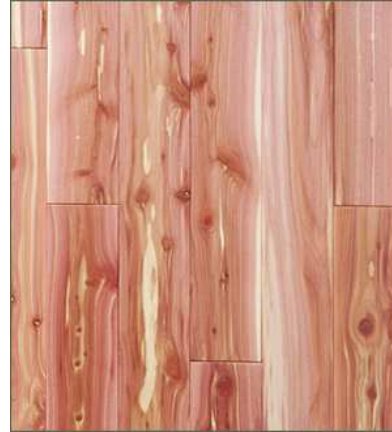

Cedar Aromatic
Planking