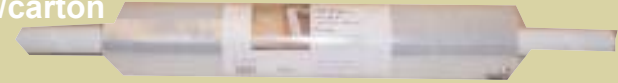

Don't miss out.

Available in all BlueLinX facilities across the nation.

Call 888.502.BLUE (2583)

MovEZE Packing Paper

\$4.99/carton

Great for packing pottery, china and glass items. Also used as filling of empty space to prevent shifting. 24" X 36" Sheets, 145 Sheets Per Box, Item # 700276

MovEZE 20" X 1000' Stretch Wrap

\$42.90/carton

Protect upholstered furniture during moving and storage. Wrap cabinets and dressers to secure doors and drawers. Provides surface protection from dirt and staining. Leaves no adhesive or residue. 4 Rolls Per Carton, 80 Gauge (185 sq yd), Item # 741899