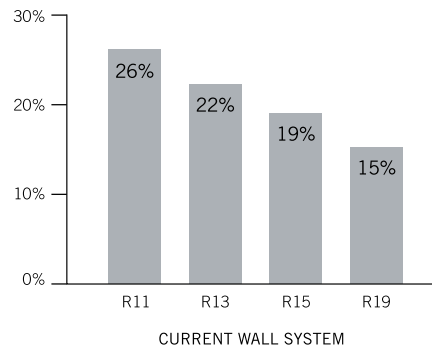

Seasons™ provides an added insulation value up to R2.87 if installed properly. Based upon standard insulation in a 2 x 4 wood-frame house, your wall insulation improvements may be:

COLORS

Standard Colors